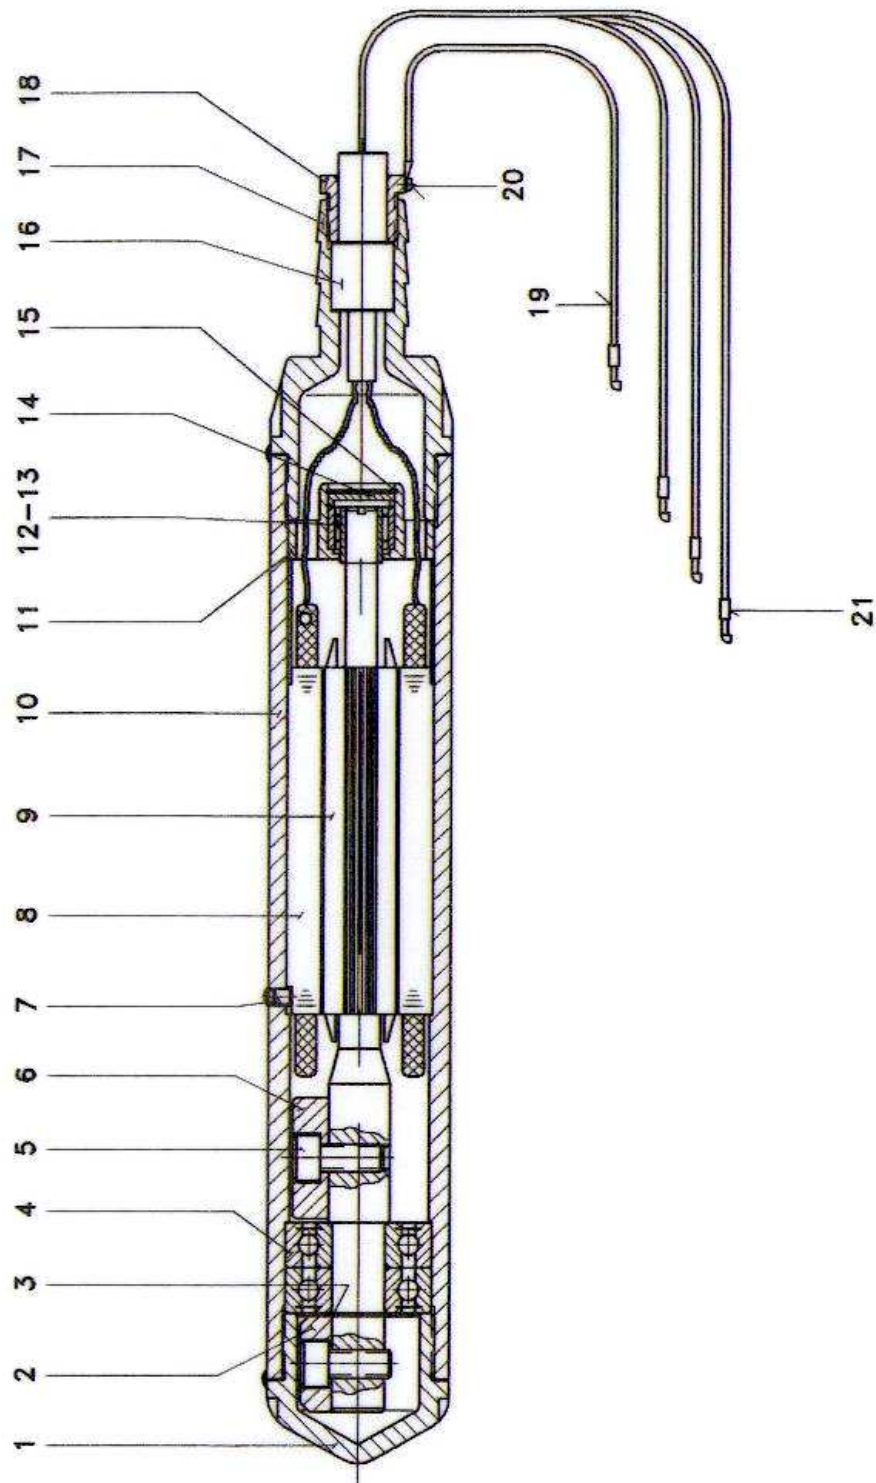

4.2 *Aguja 50CT / Needle 50CT / Aiguille 50CT / Agulha 50CT*